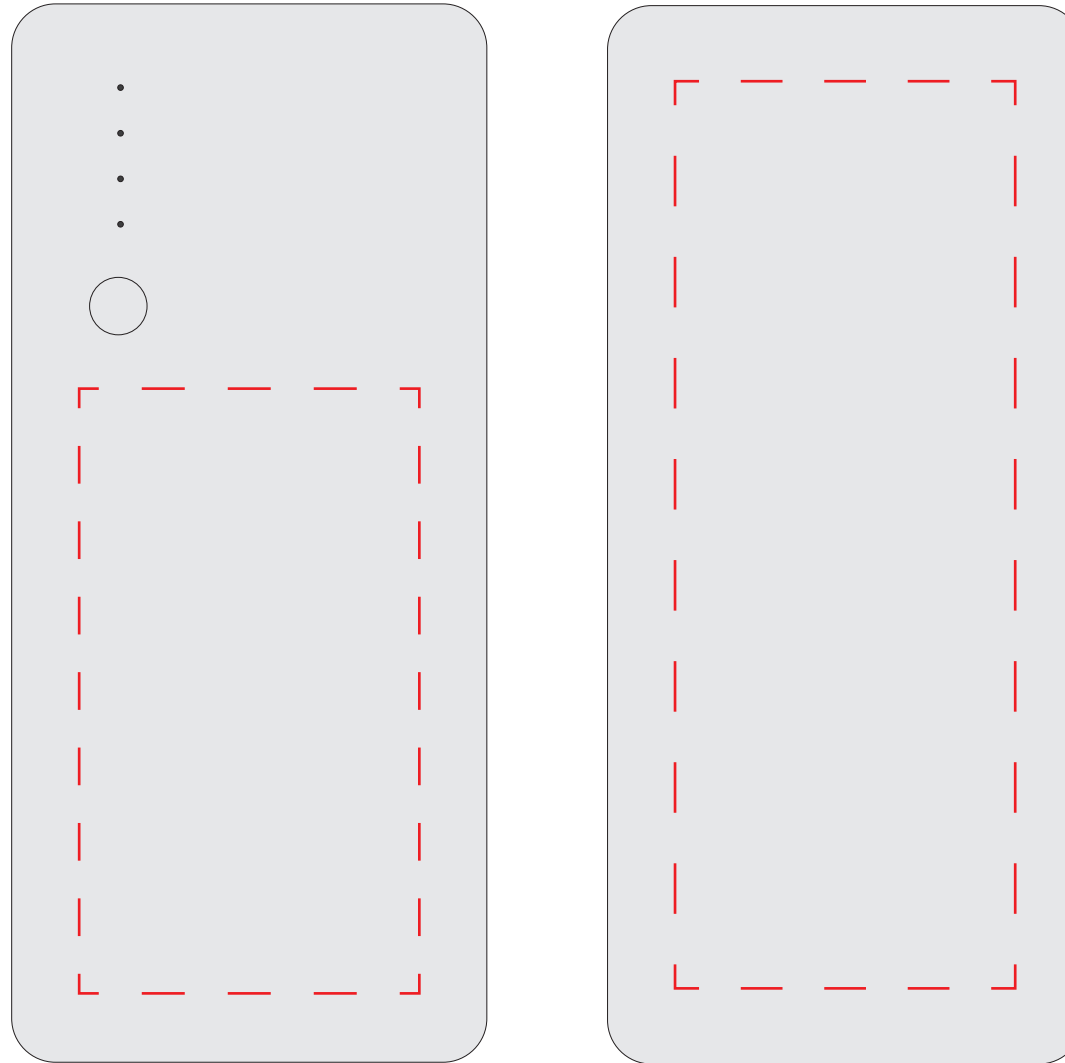

Approval Proof

Colours

 CMYK Print

Product Colour

 White with
Green Trim

Lunar Power Bank 10,000mAh
140mm x 60mm x 23mm
Branding Method: Pad Printed

Logo Size

Terms & Conditions

It is the clients responsibility to check the above artwork has been produced correctly by our factory to suit the manufacturing process. Whilst every effort has been made to copy the artwork provided, certain pantones have a tolerance of -10% +10% colour variation. Please note colours can vary from monitor so always check the pantone. Any correction/amendments after Moulds/Screens have been created will result in a new Mould/Screen being required and charged. By signing off acceptance you have agreed to proceed and such no errors or omissions can be accepted or highlighted once the goods have been delivered.

 Please note small texts may fill and become illegible